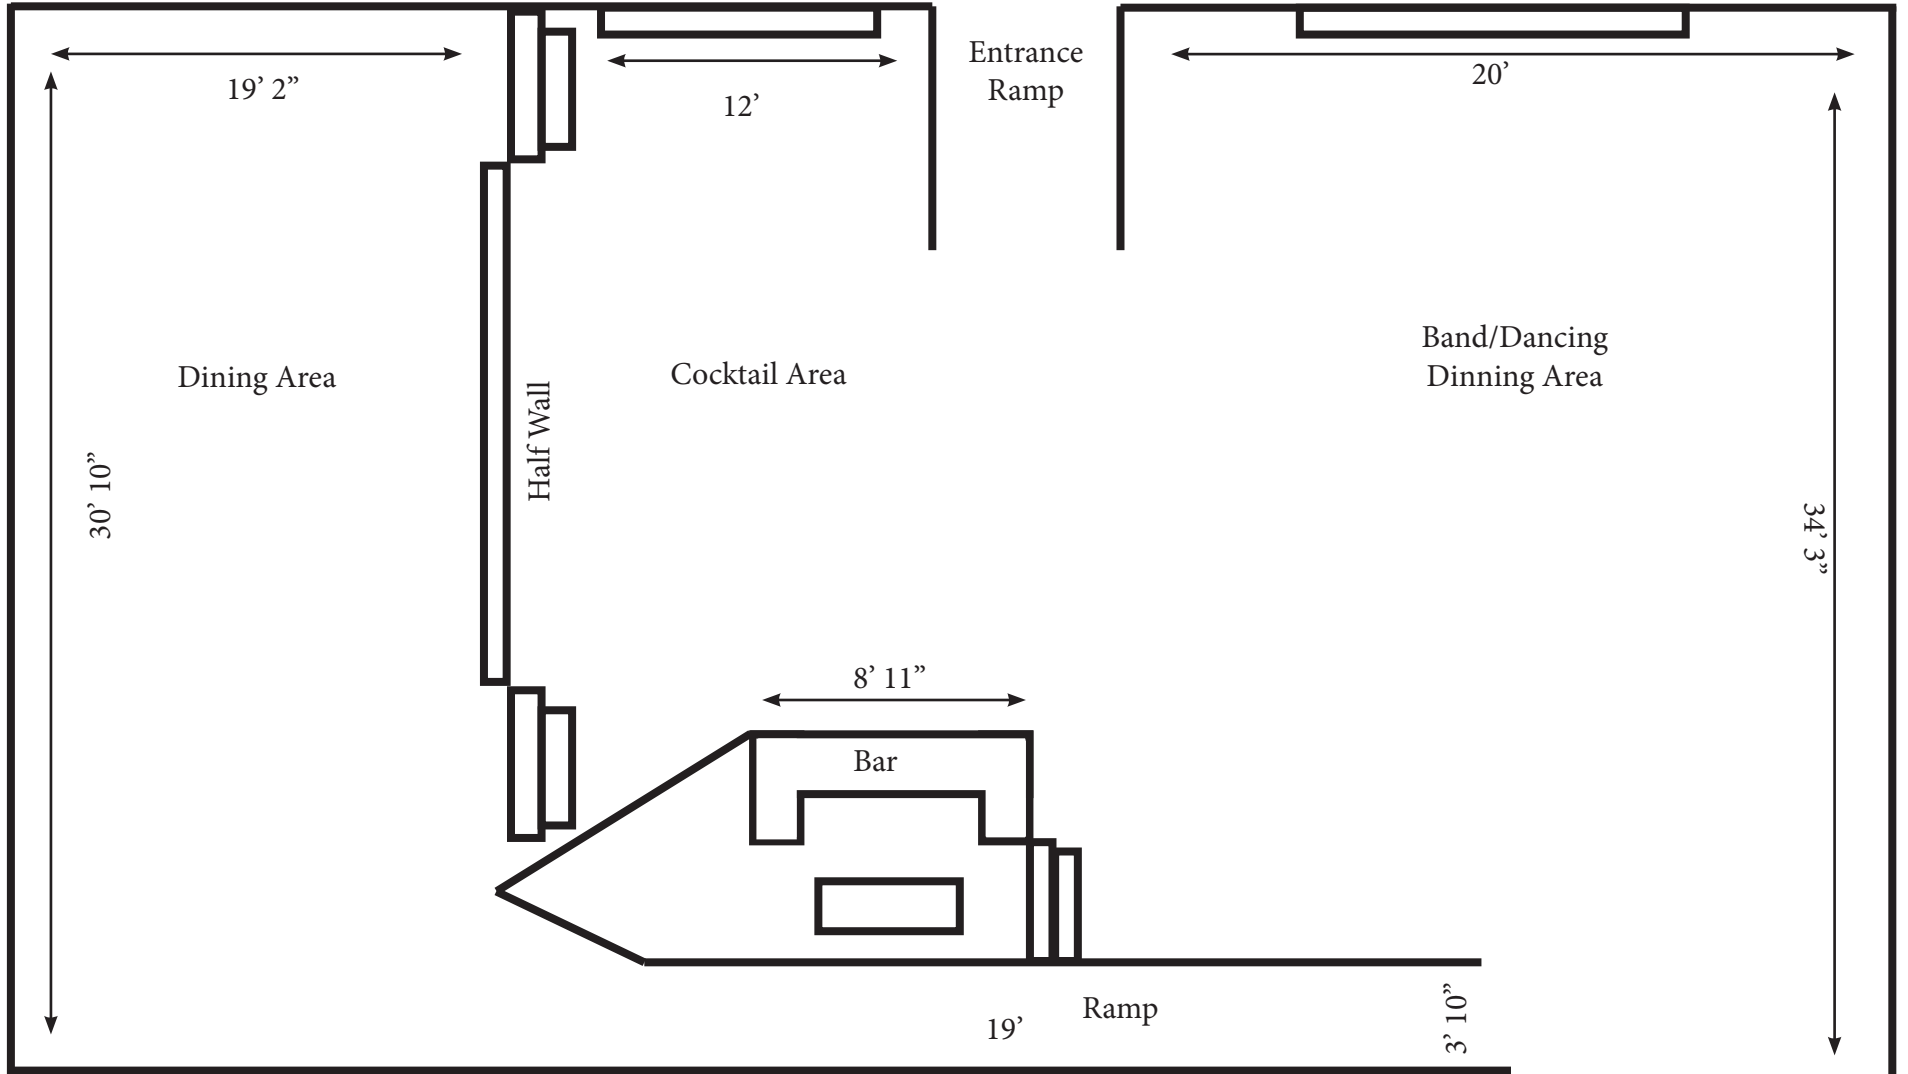

Side Door

Front Window

Front Window

Entrance Ramp

19' 2"

12'

20'

Dining Area

Cocktail Area

Band/Dancing Dinning Area

Half Wall

TV SCREEN

8' 11"

Bar

Ramp

19'

30' 10"

34' 3"

The Barn

Backyard

To bathrooms and kitchen.