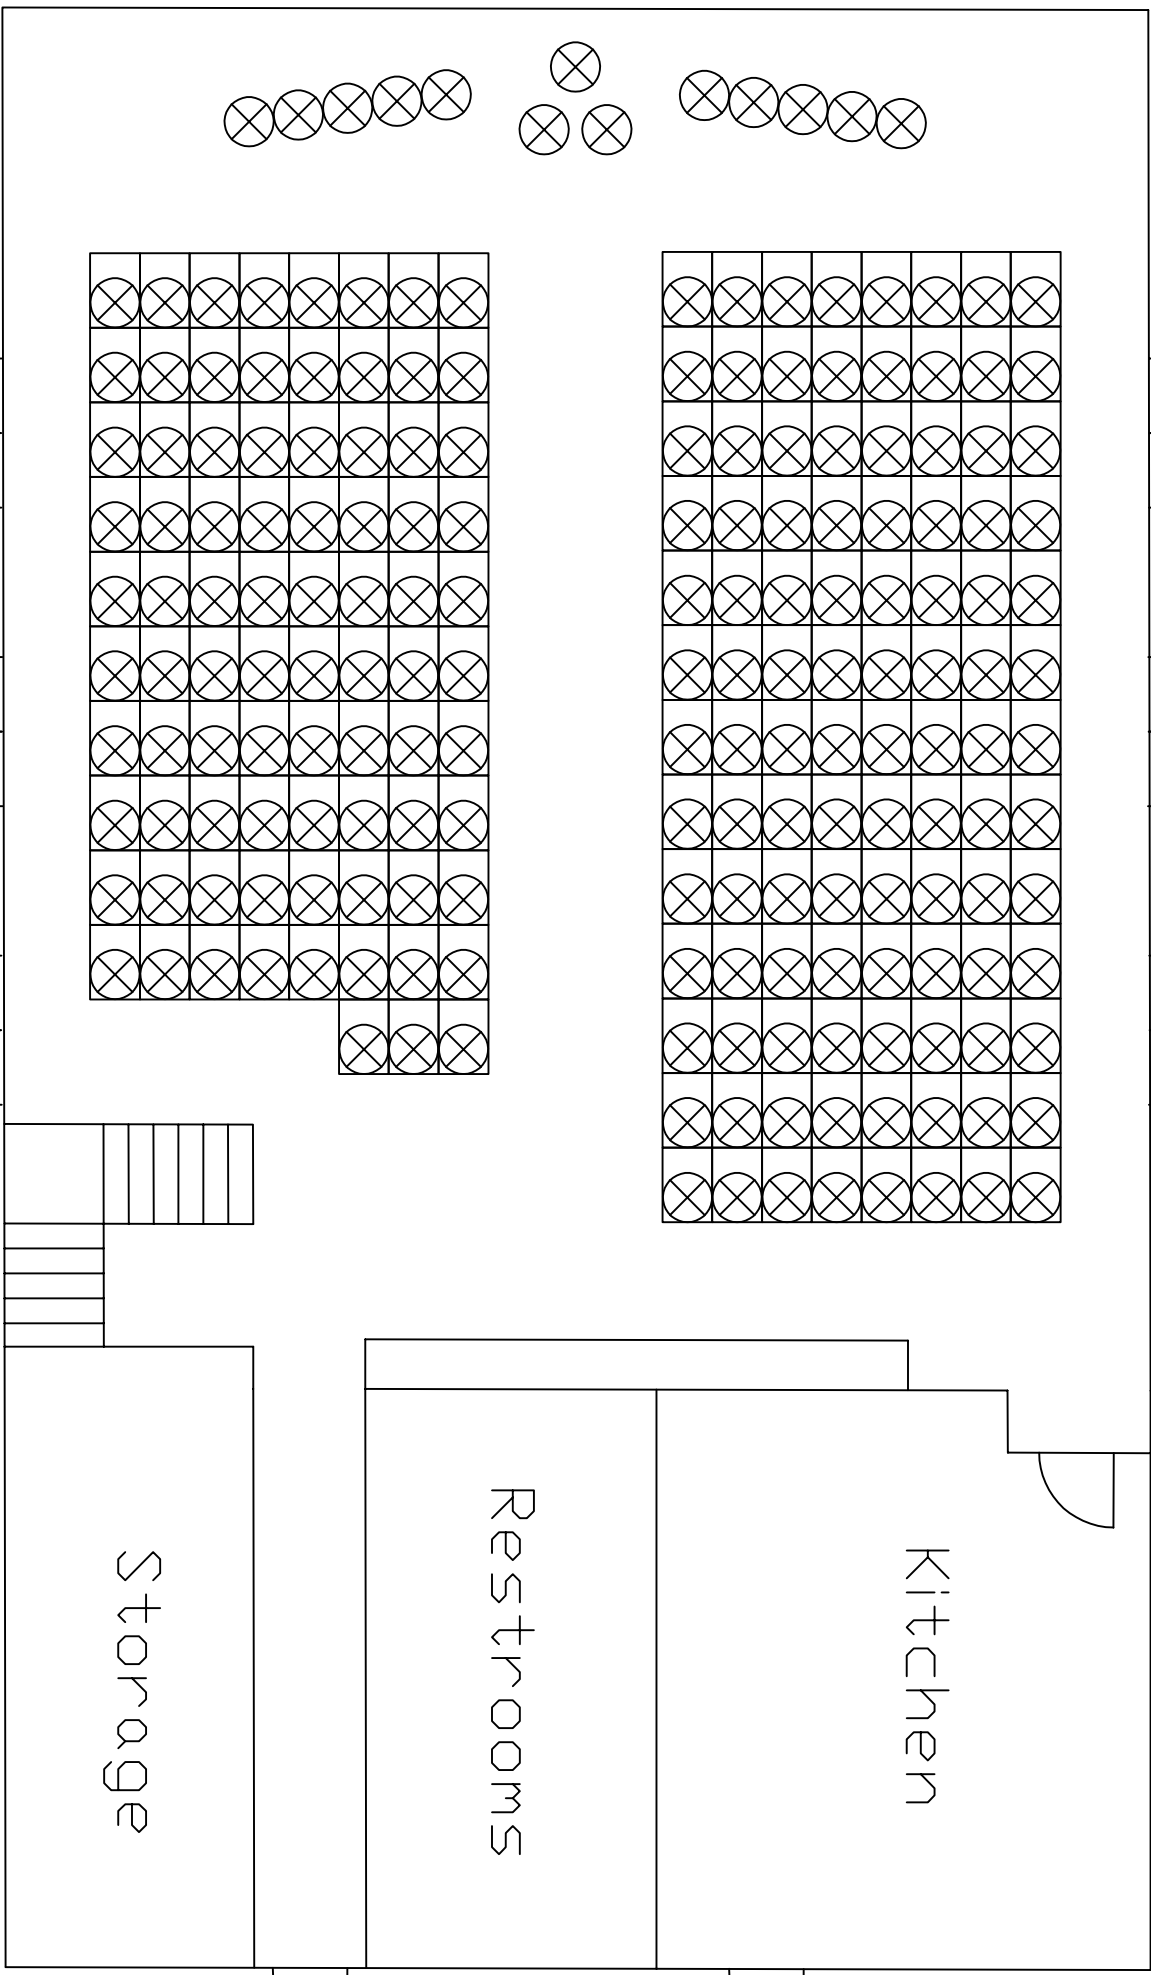

To Cottage Court

Haven on the Banks

Wedding - 10 attendees  
187 seated (200 total)  
7' main aisle, 3.5' side aisles