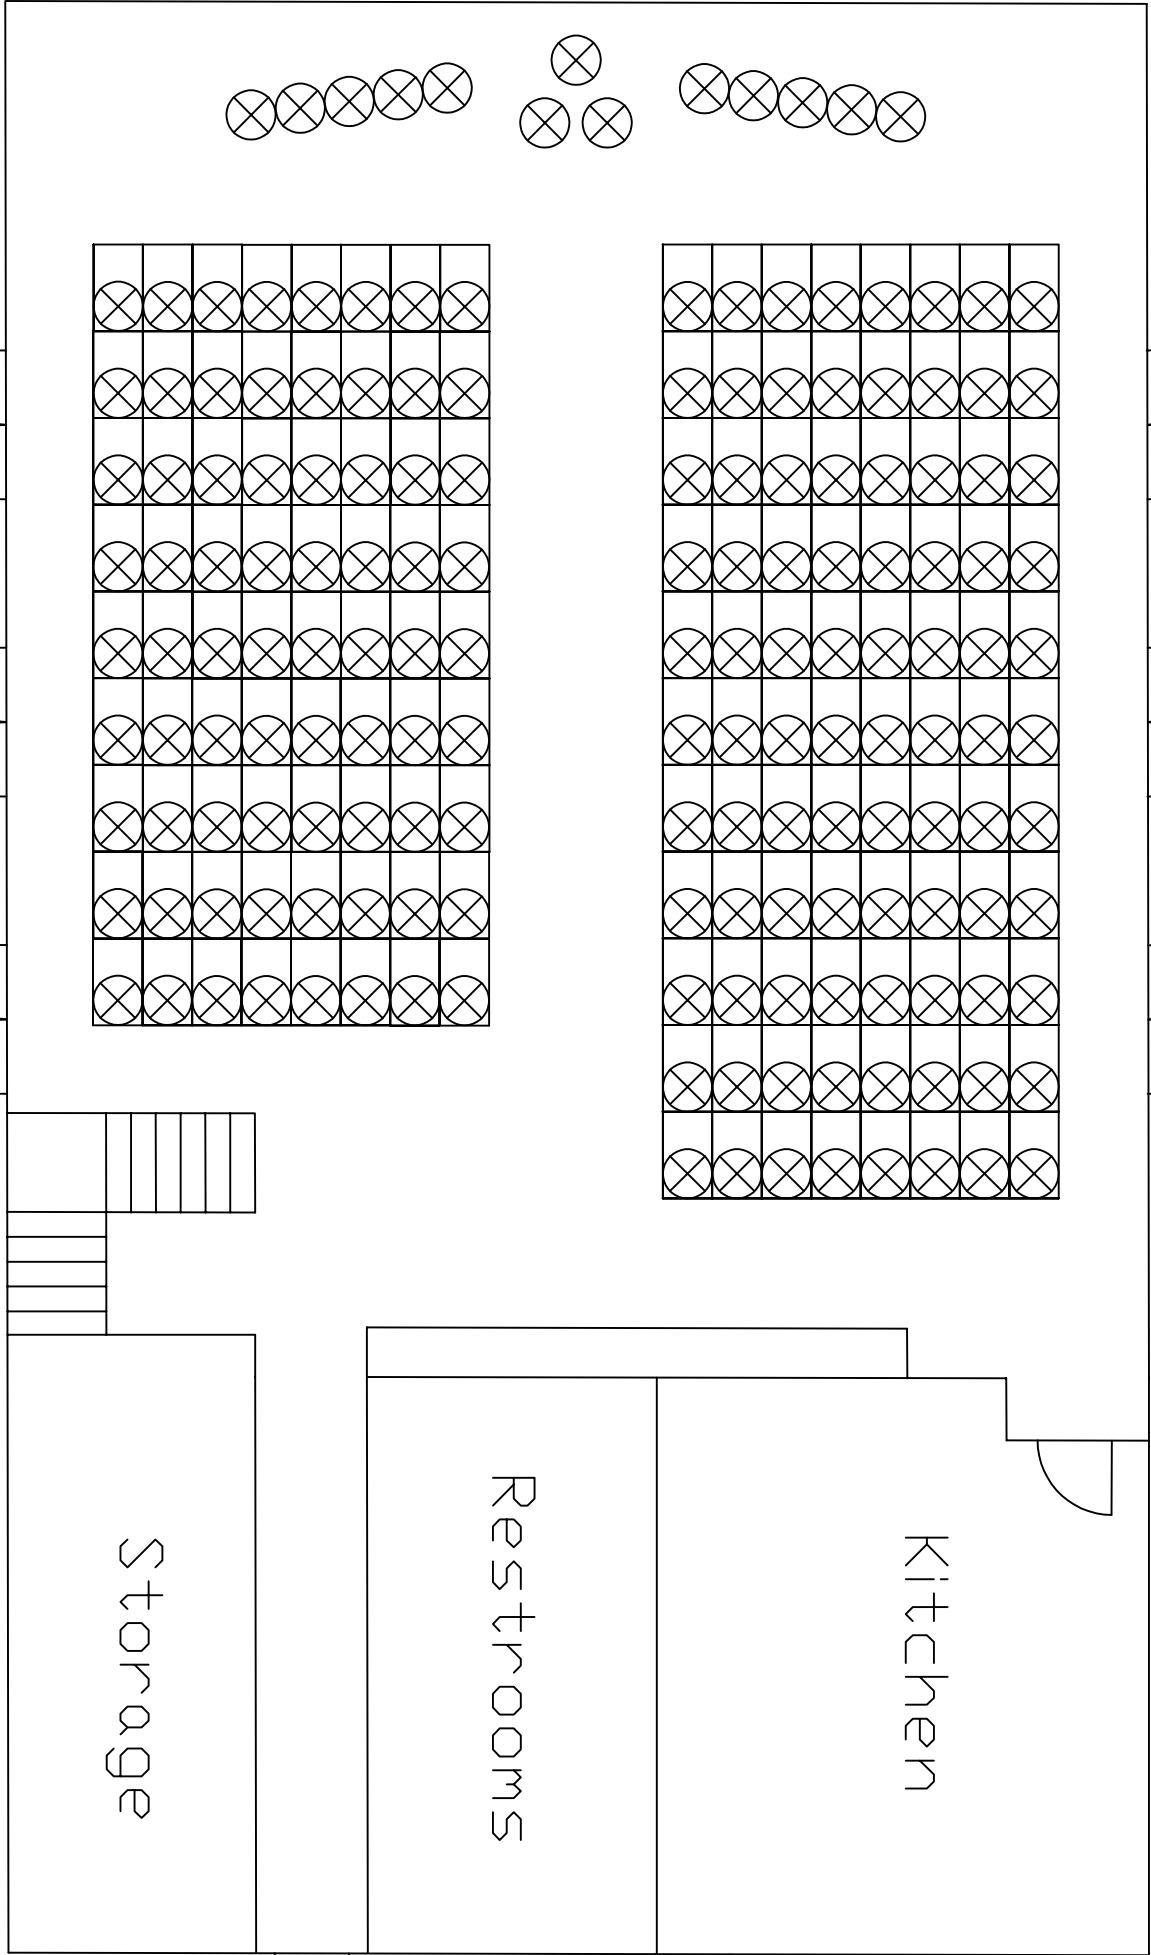

To Cottage Court

Haven on the Banks

Wedding - 10 attendees  
160 seated (173 total)  
7' main aisle, 3.5' side aisles