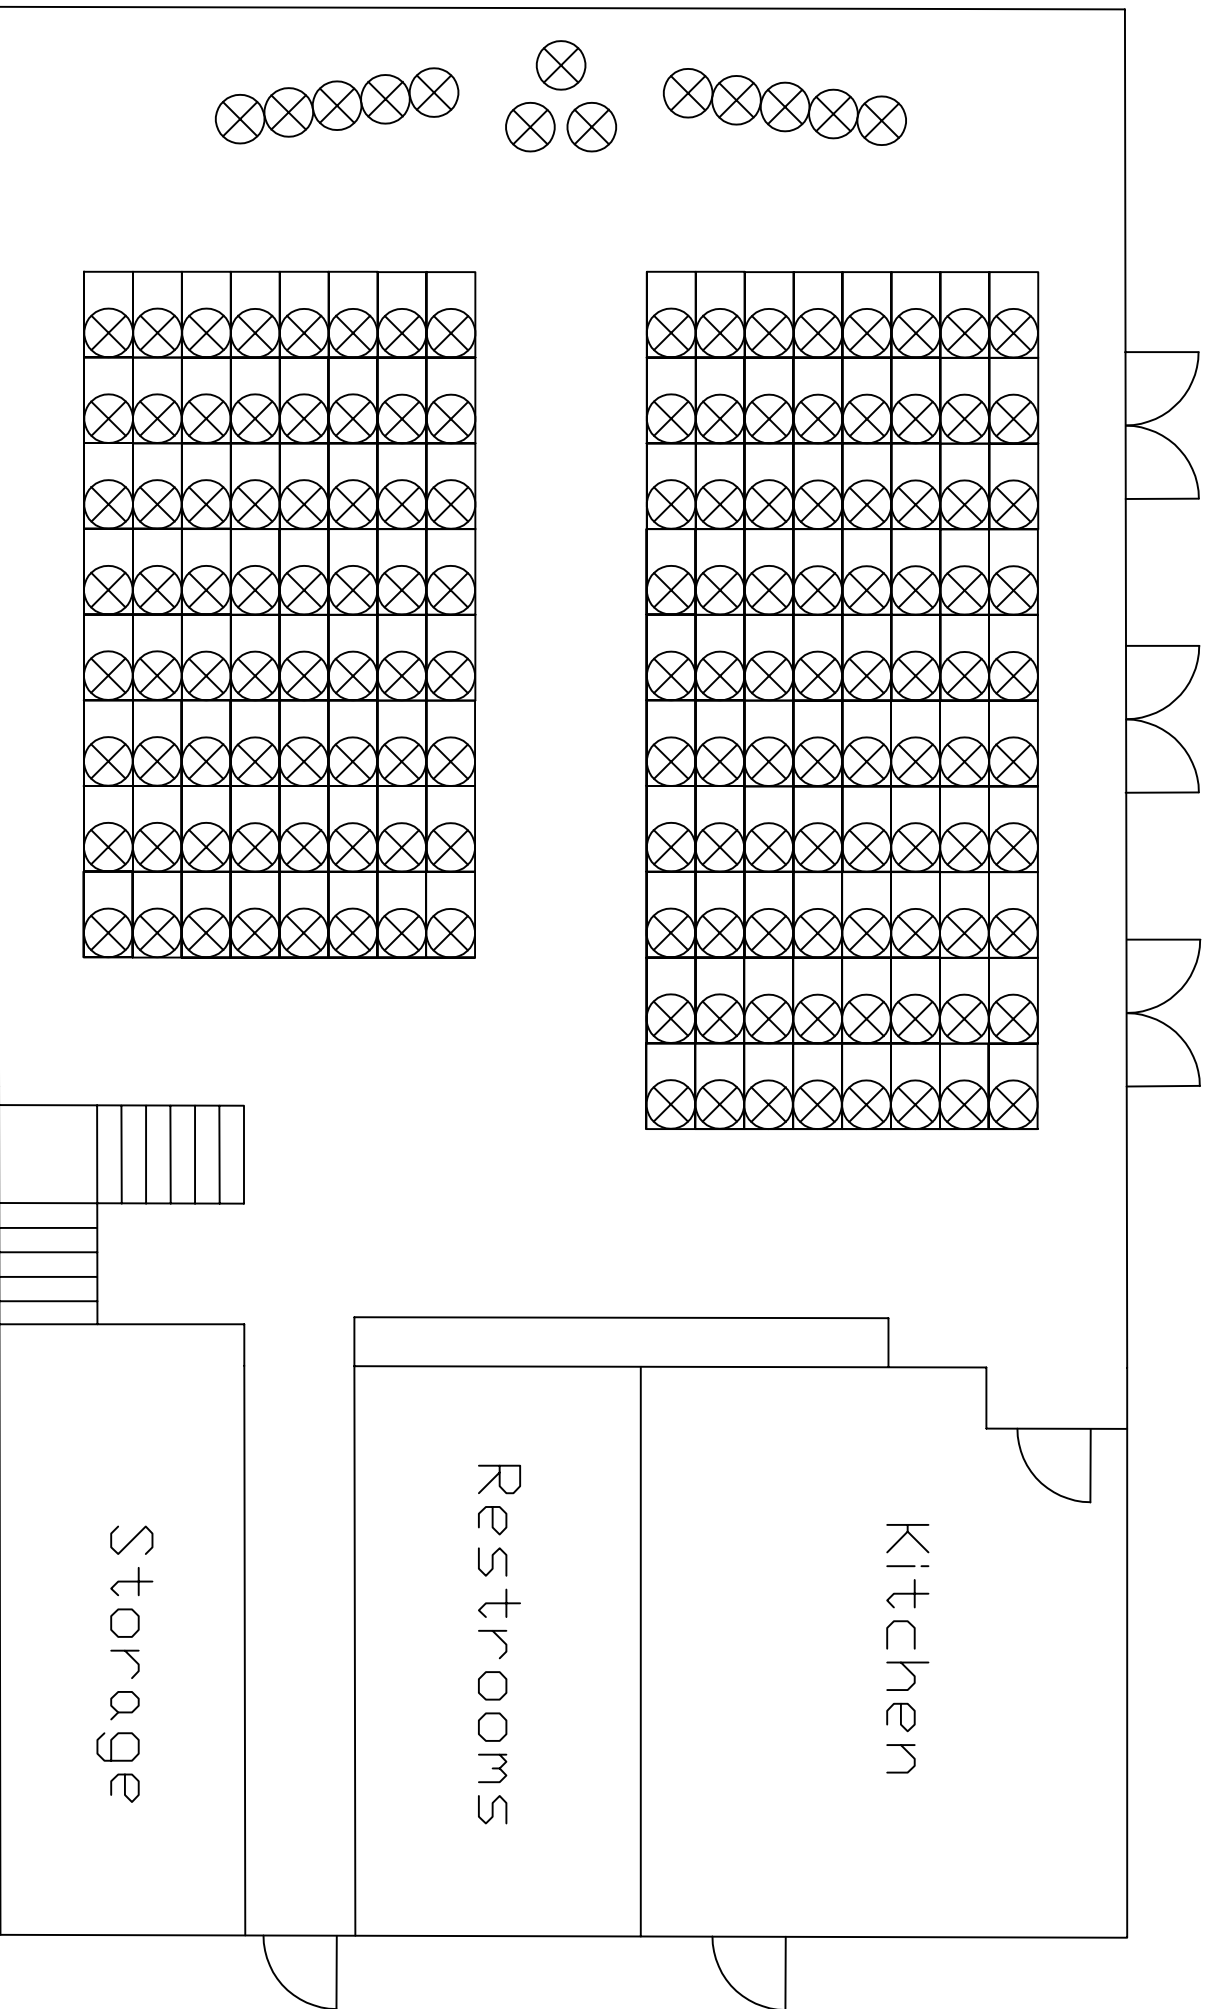

To Cottage Court

Haven on the Banks

Wedding - 10 Attendees

144 seated (157 total)

7' main aisle, 3.5' side aisles