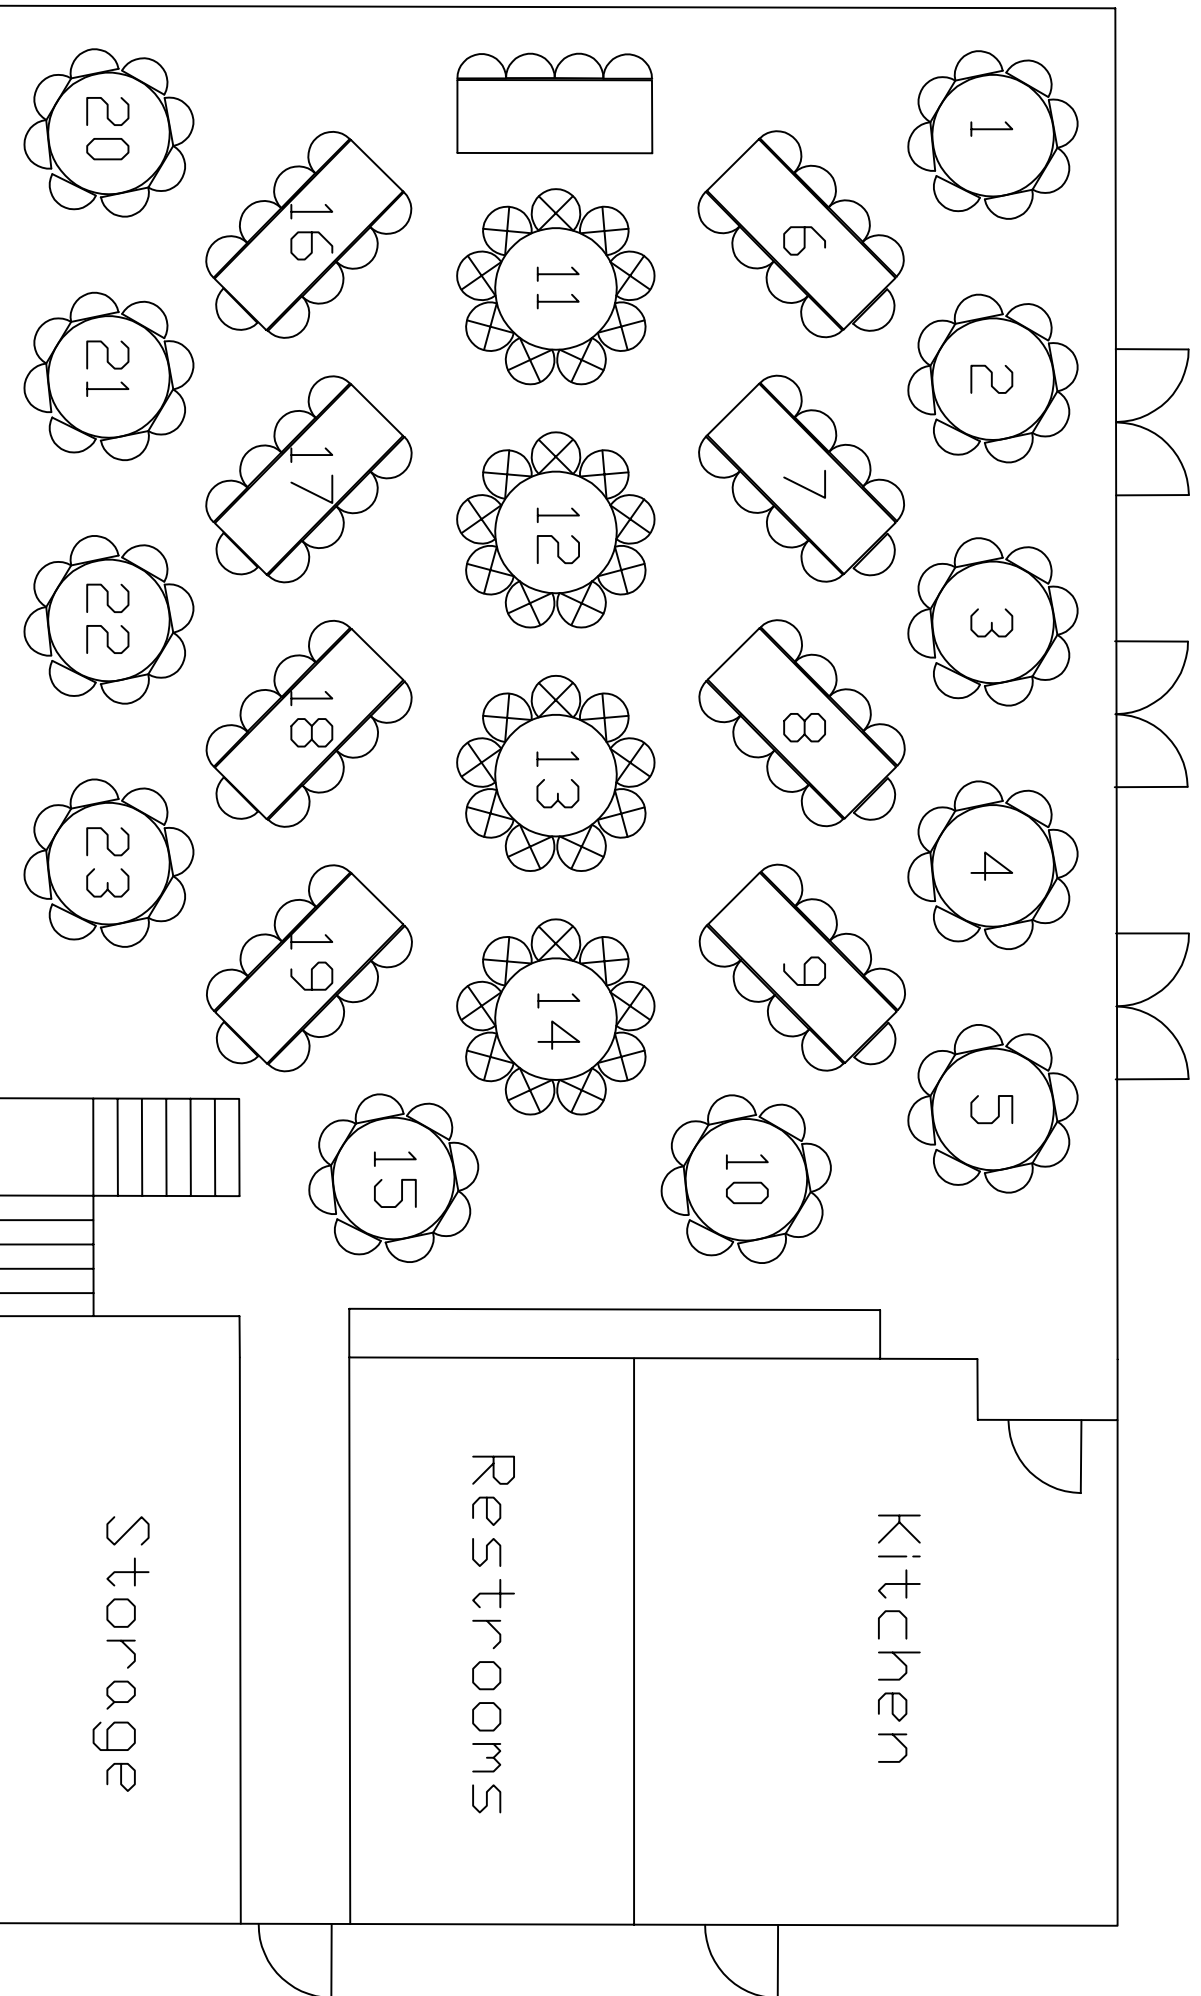

To Cottage Court

Haven on the Banks

Reception - 4 head table

23 Tables = 200 seated

Remove #11/#12/#13 for dancing

(156sf or 312sf)