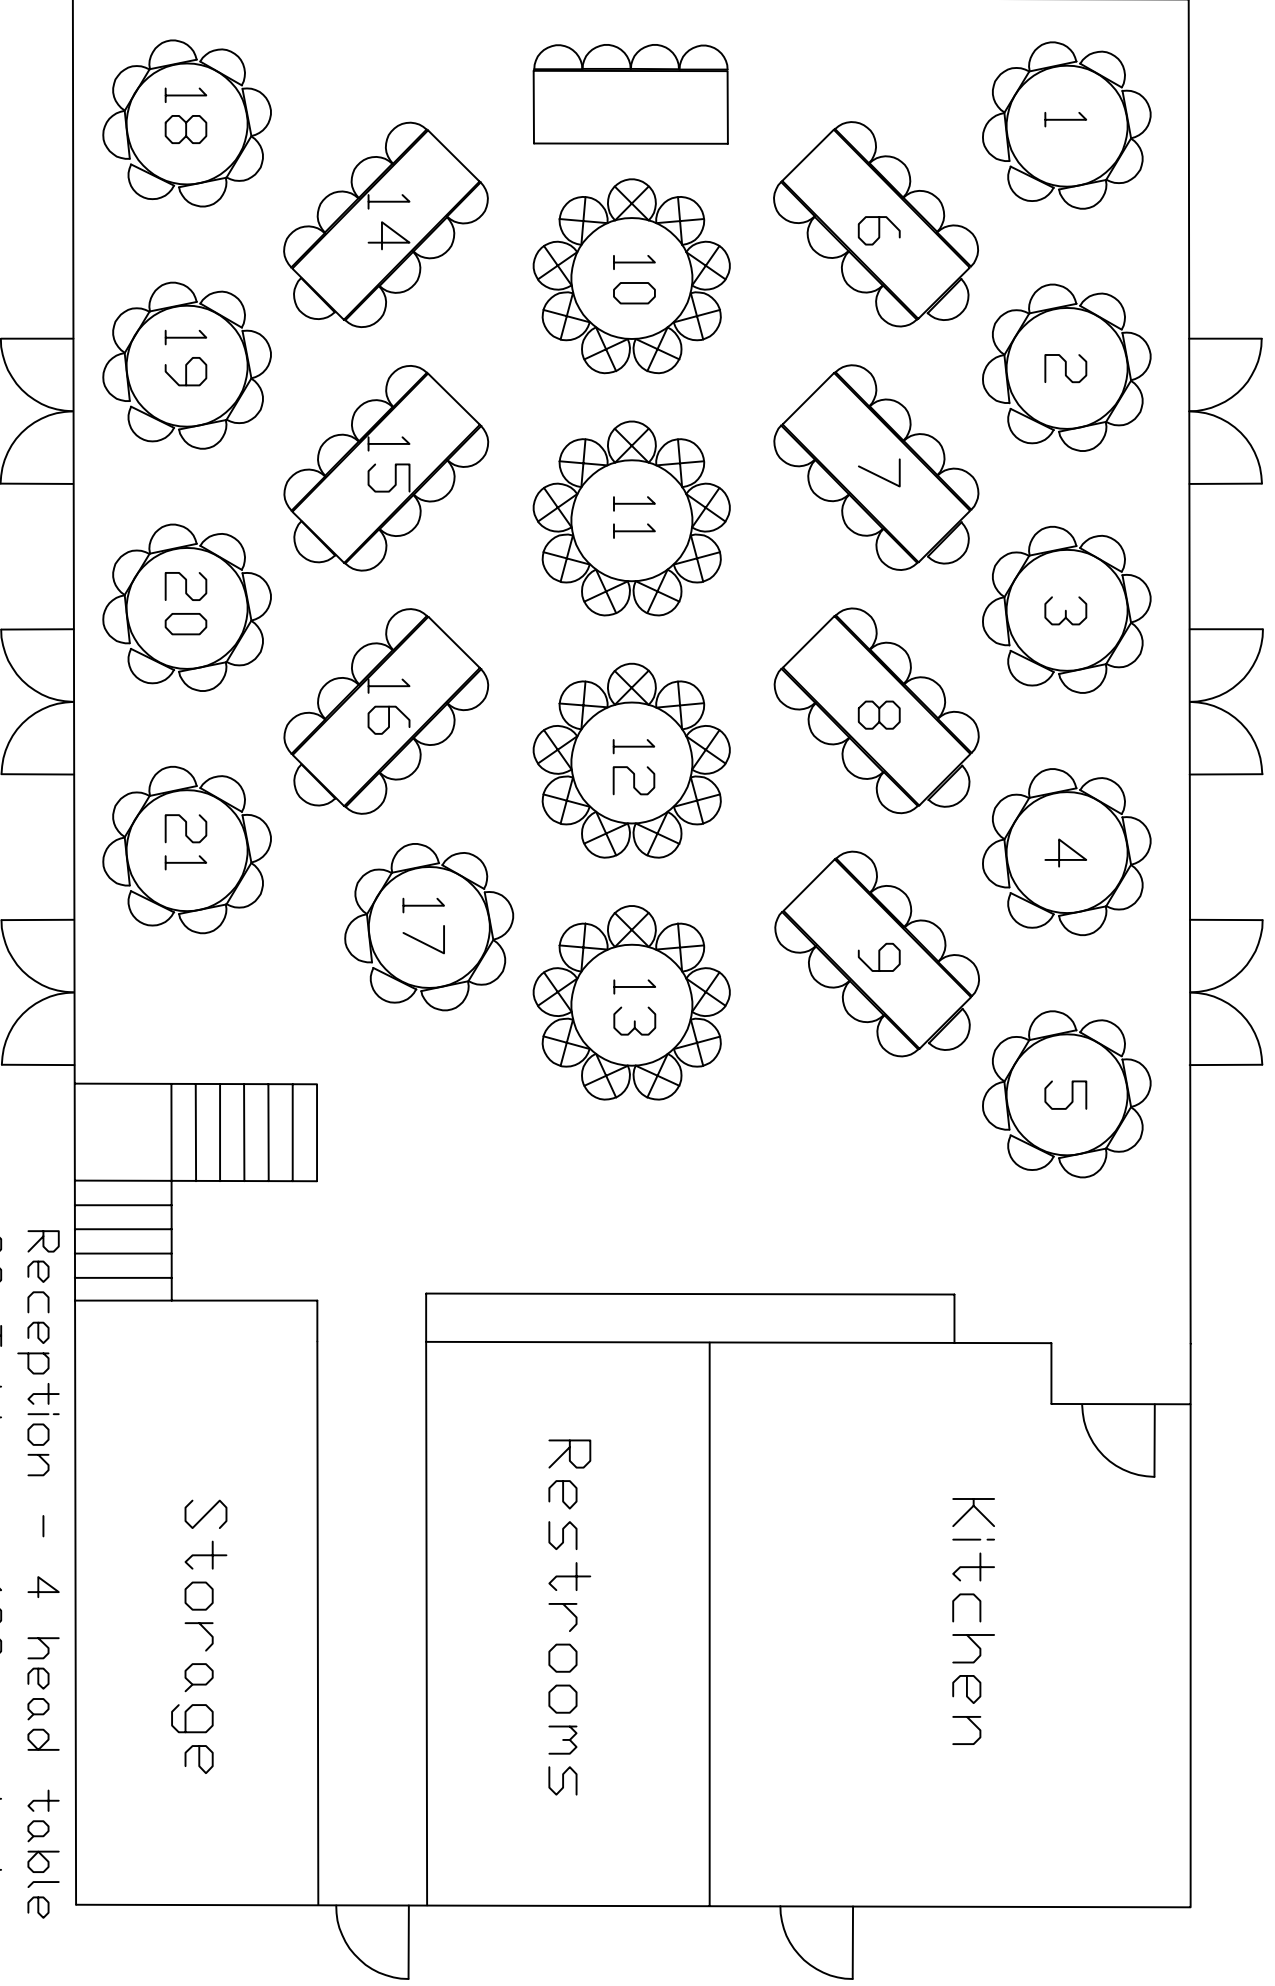

To Cottage Court

Haven on the Banks

Reception - 4 head table
22 Tables = 183 seated
Remove #10/#11/#12 for dancing
(156sf or 312sf)