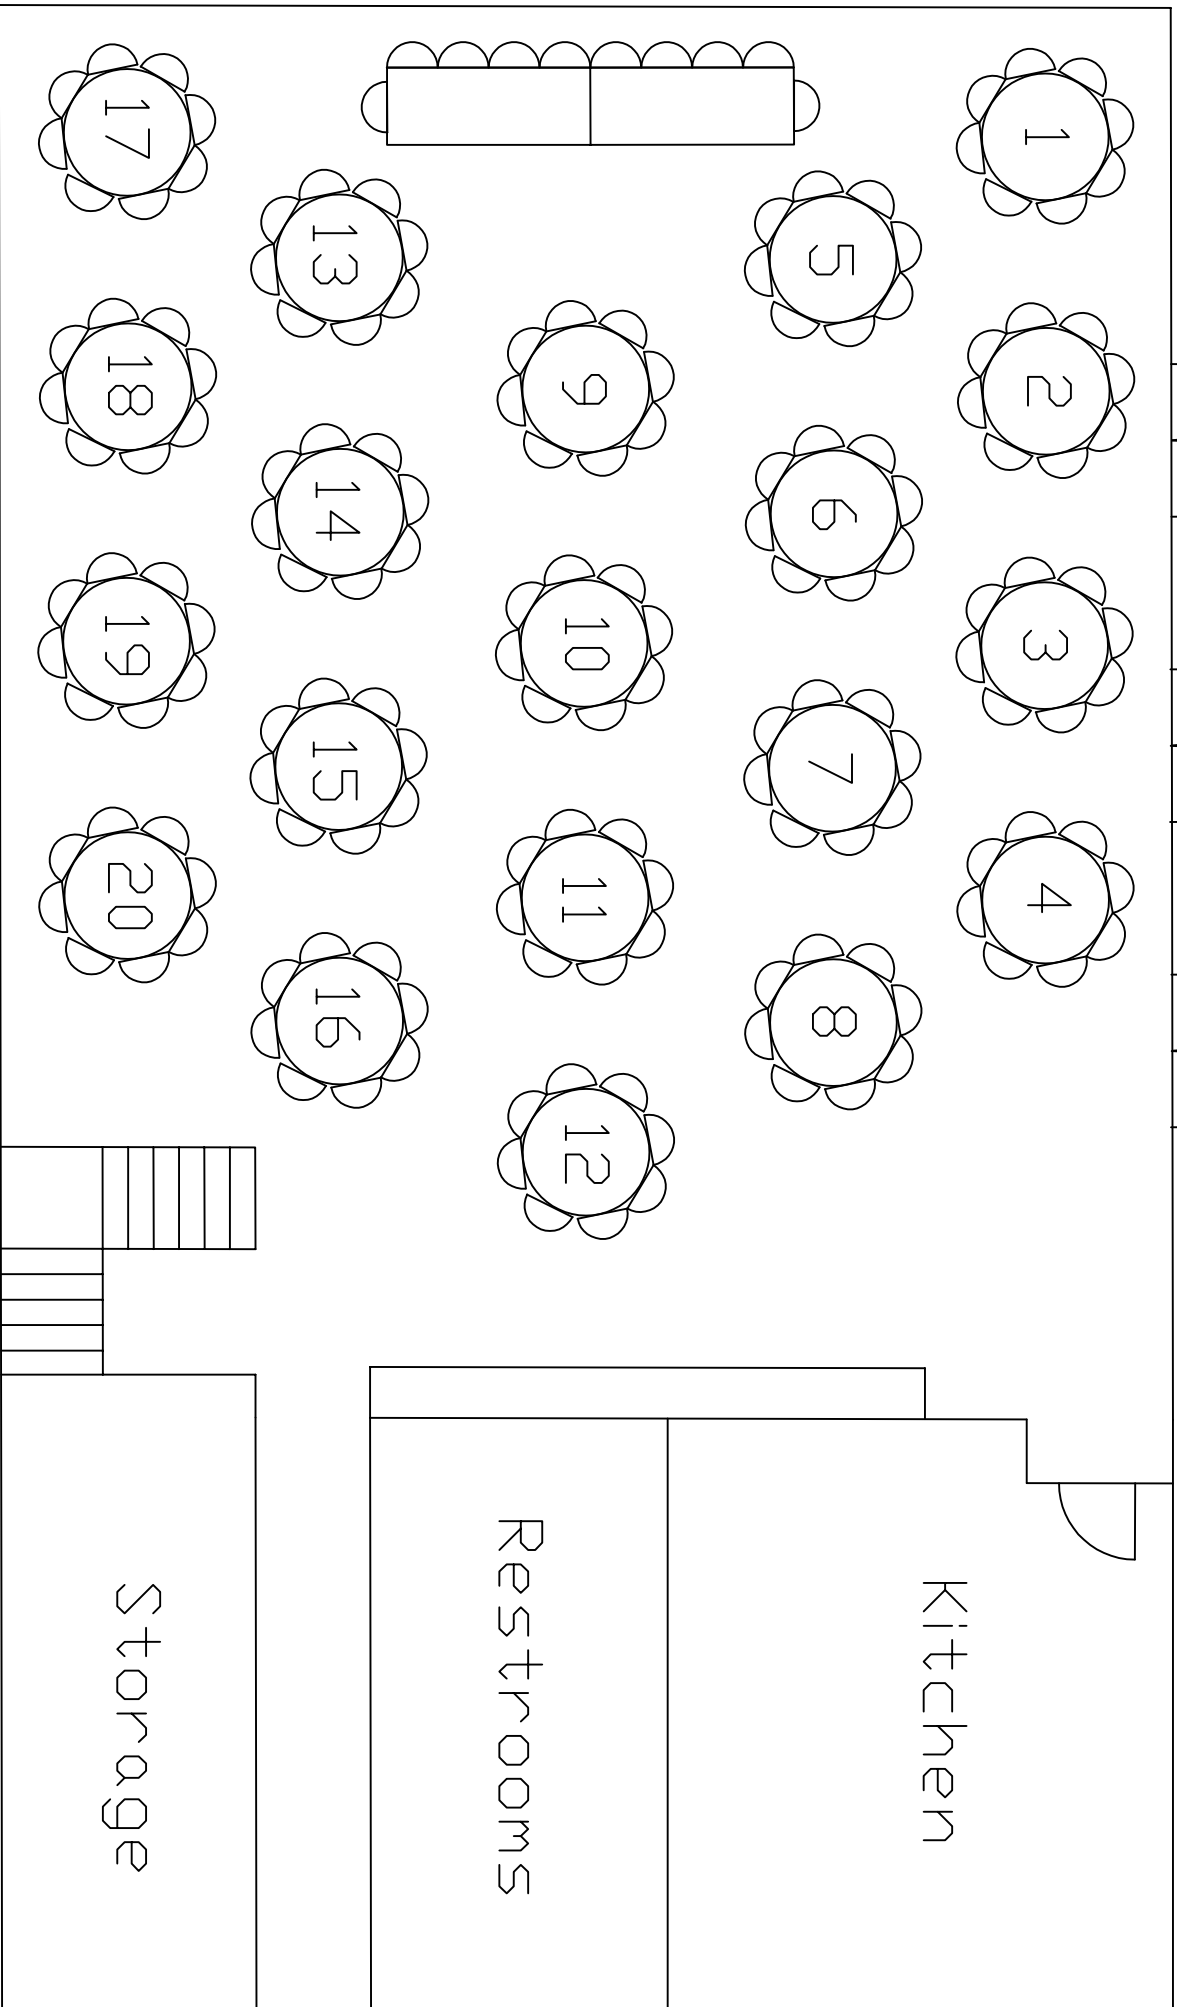

To Cottage Court

Haven on the Banks

Kitchen

Restrooms

Storage

Reception - 10 head table

20 Tables = 170 seated

Remove #9/#10 for dancing

(156sf or 312sf)