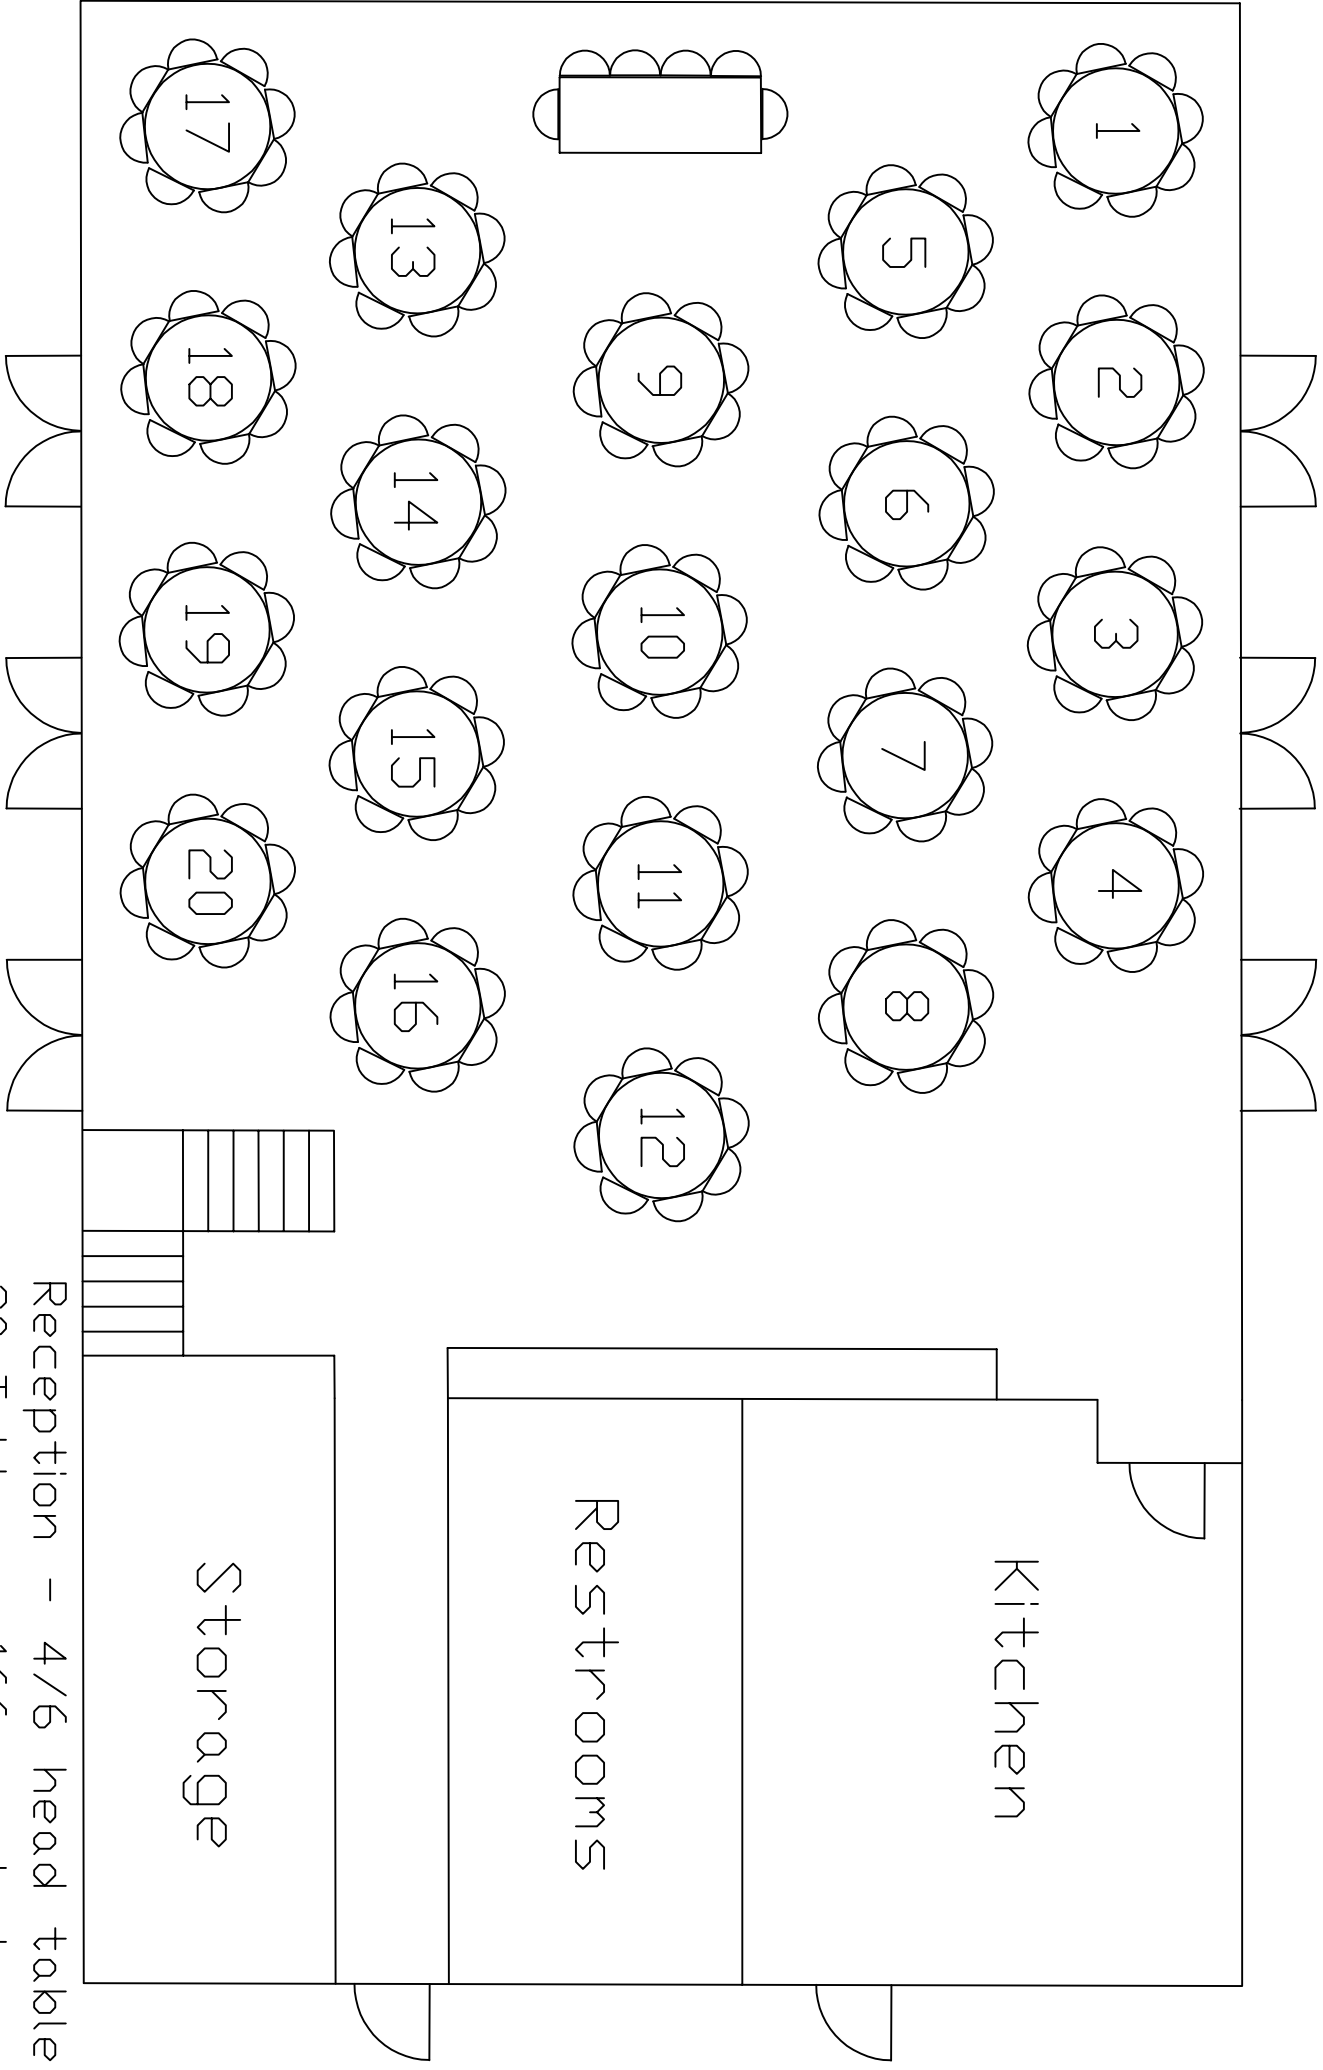

To Cottage Court

Haven on the Banks

Reception - 4/6 head table
20 Tables = 166 seated
Remove #9/#10 for dancing
(156sf or 312sf)