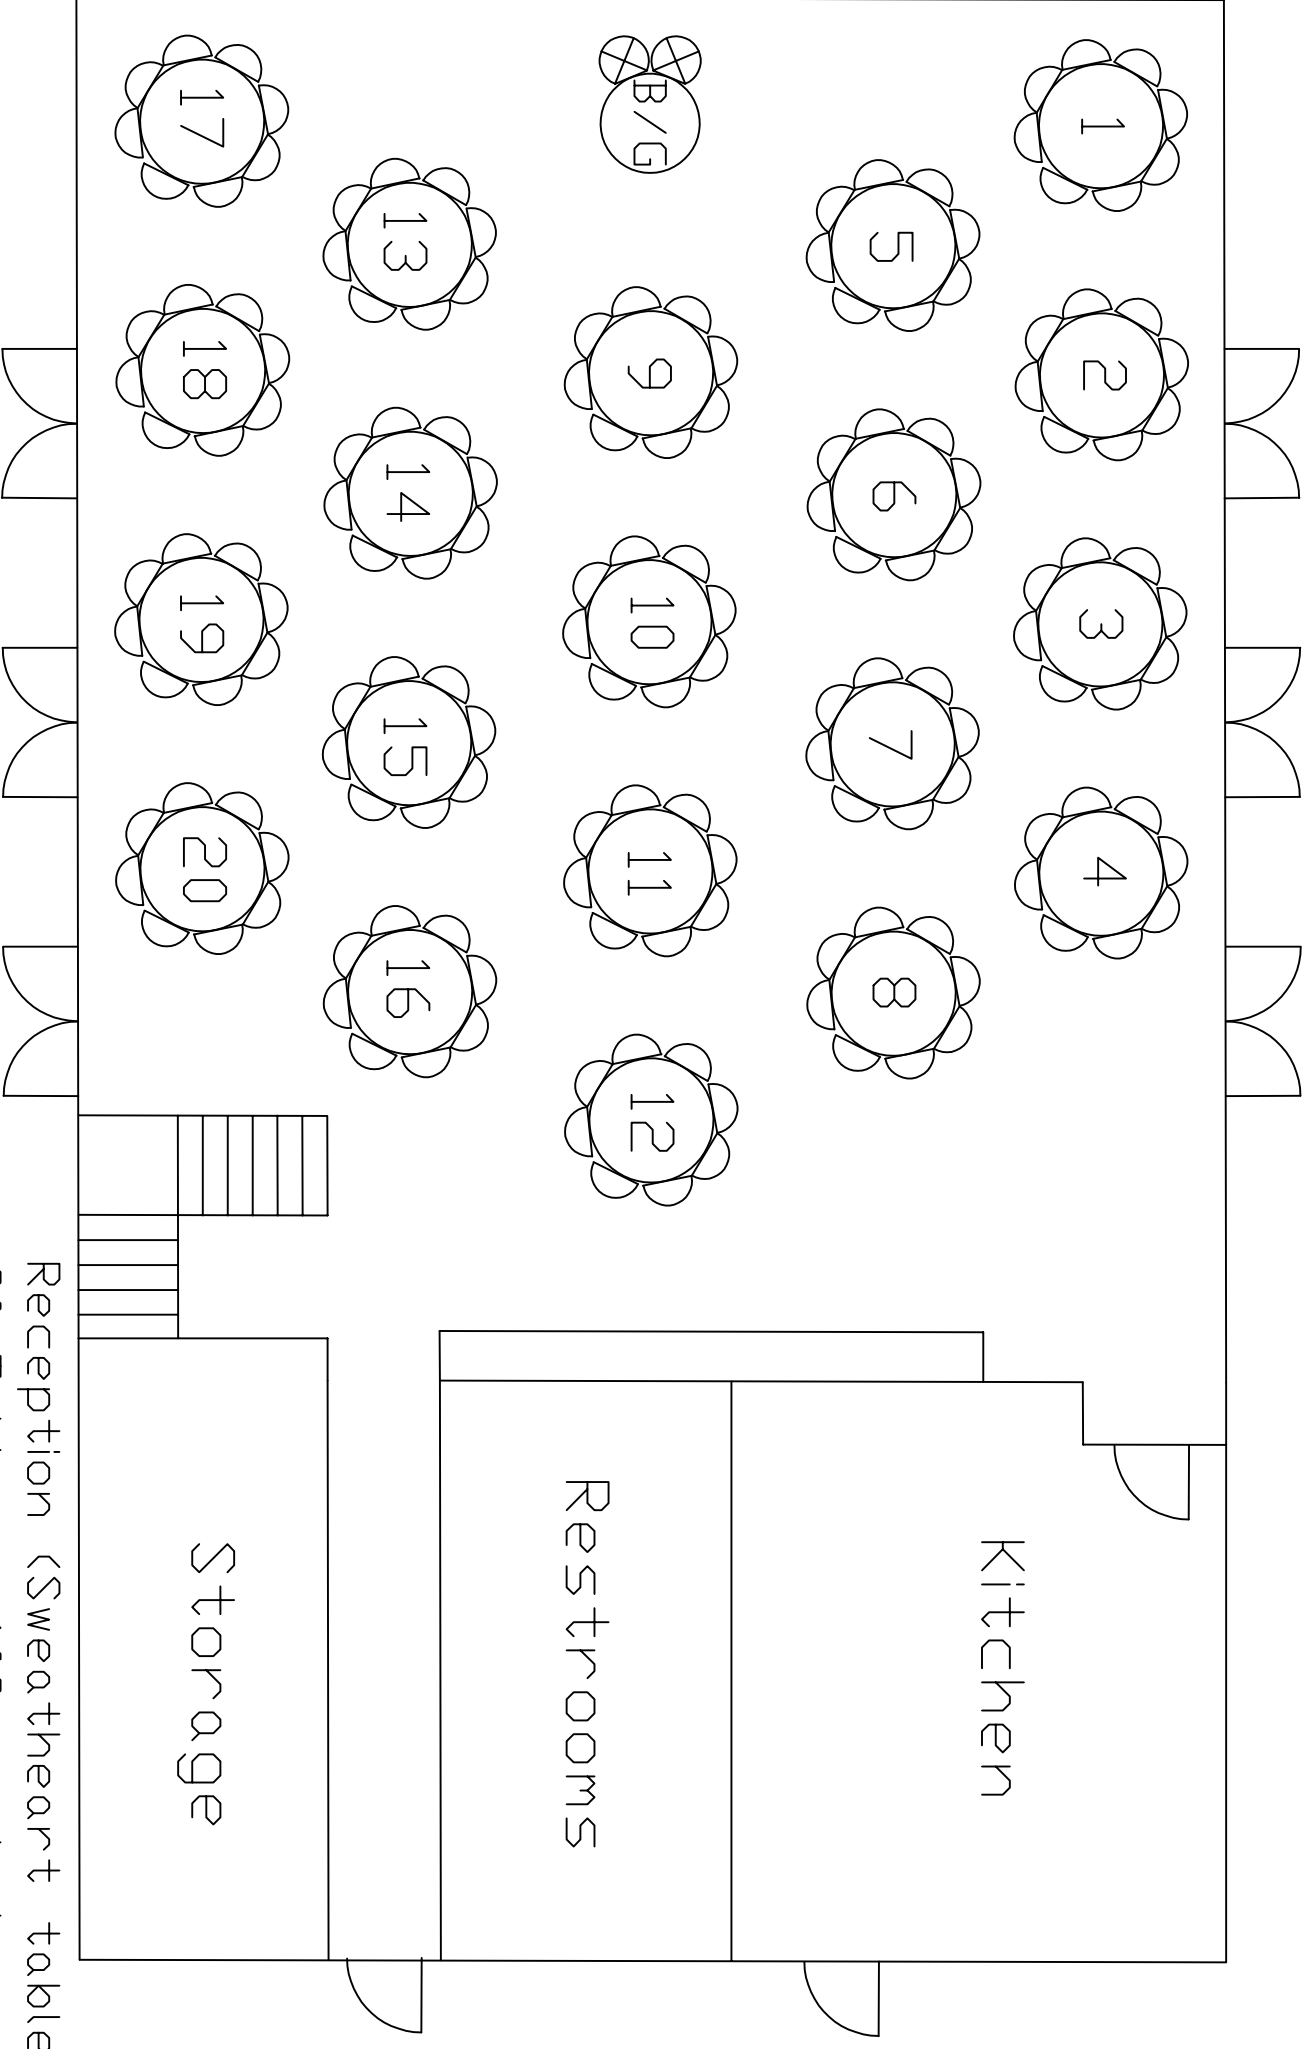

To Cottage Court

Haven on the Banks

Reception (Sweatheart table)
20 Tables = 162 seated
Remove #9/#10 for dancing
(156sf or 312sf)