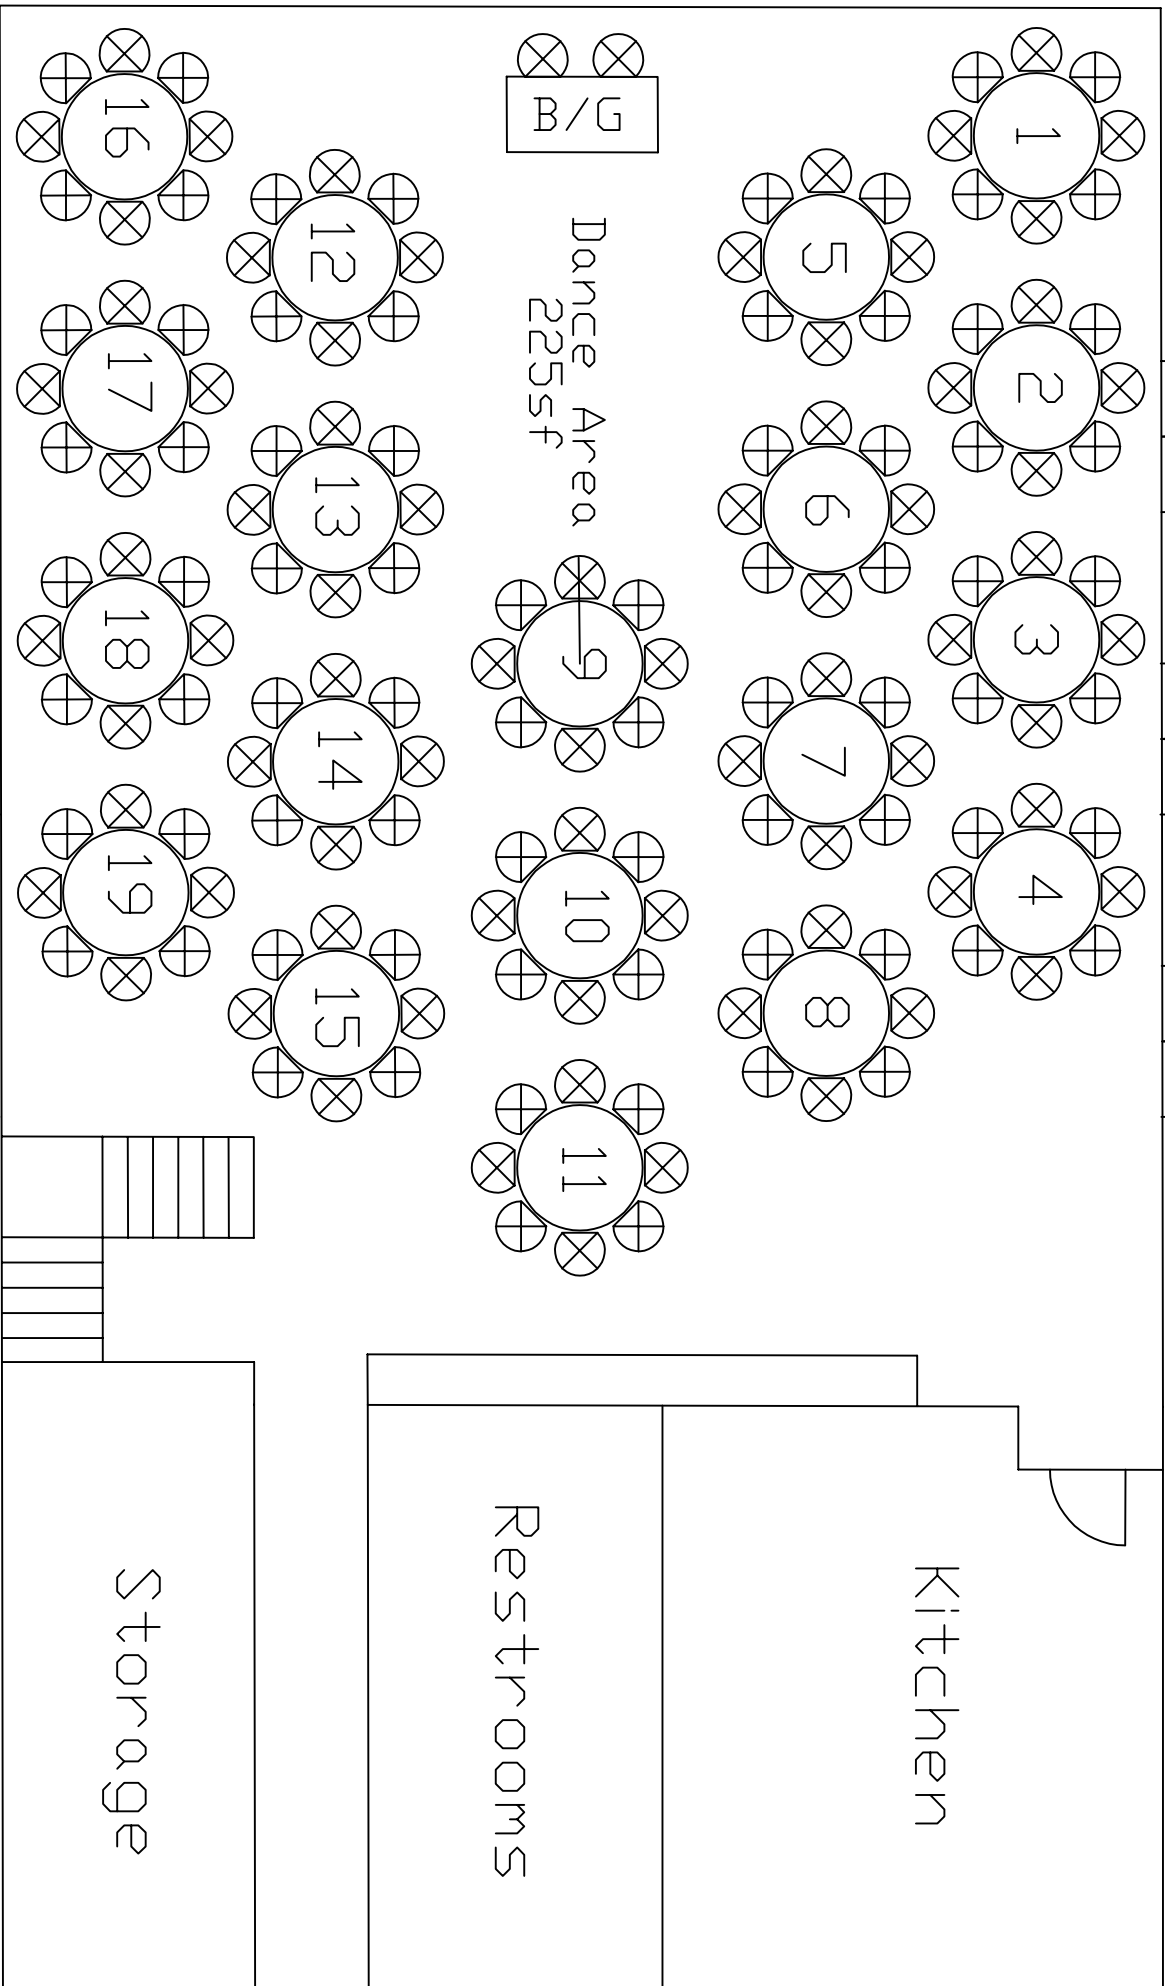

To Cottage Court

Haven on the Banks

Reception - B&G table
19 Tables = 154 seated
225 sf Dancing area